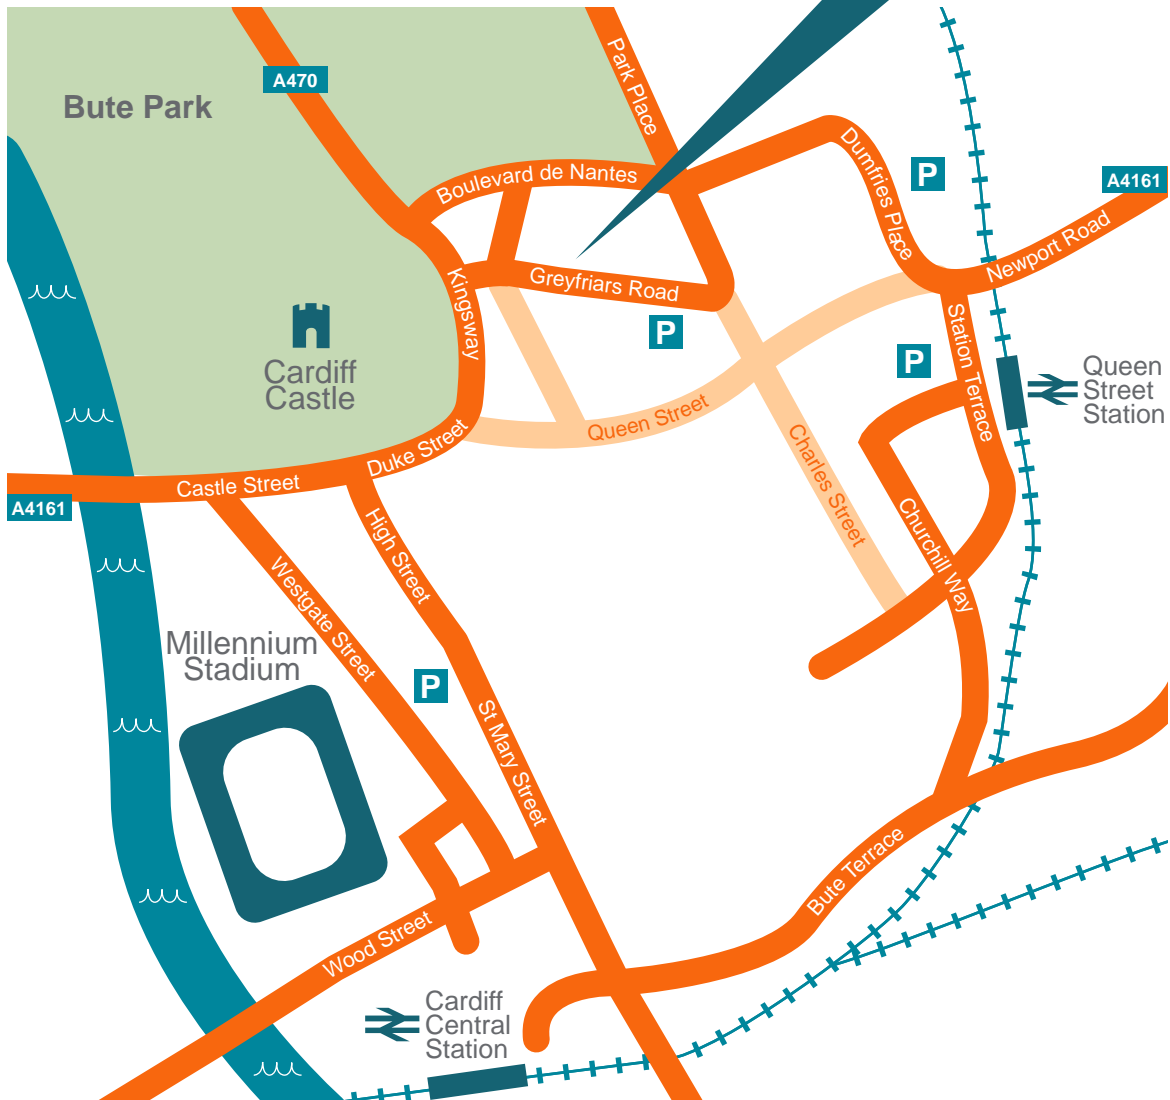

imaginēt

Imaginēt
Greyfriars House
Greyfriars Road
Cardiff
CF10 3AL

T +44 (0)29 2066 6230
F +44 (0)29 2002 7701

[View next page for directions >](#)